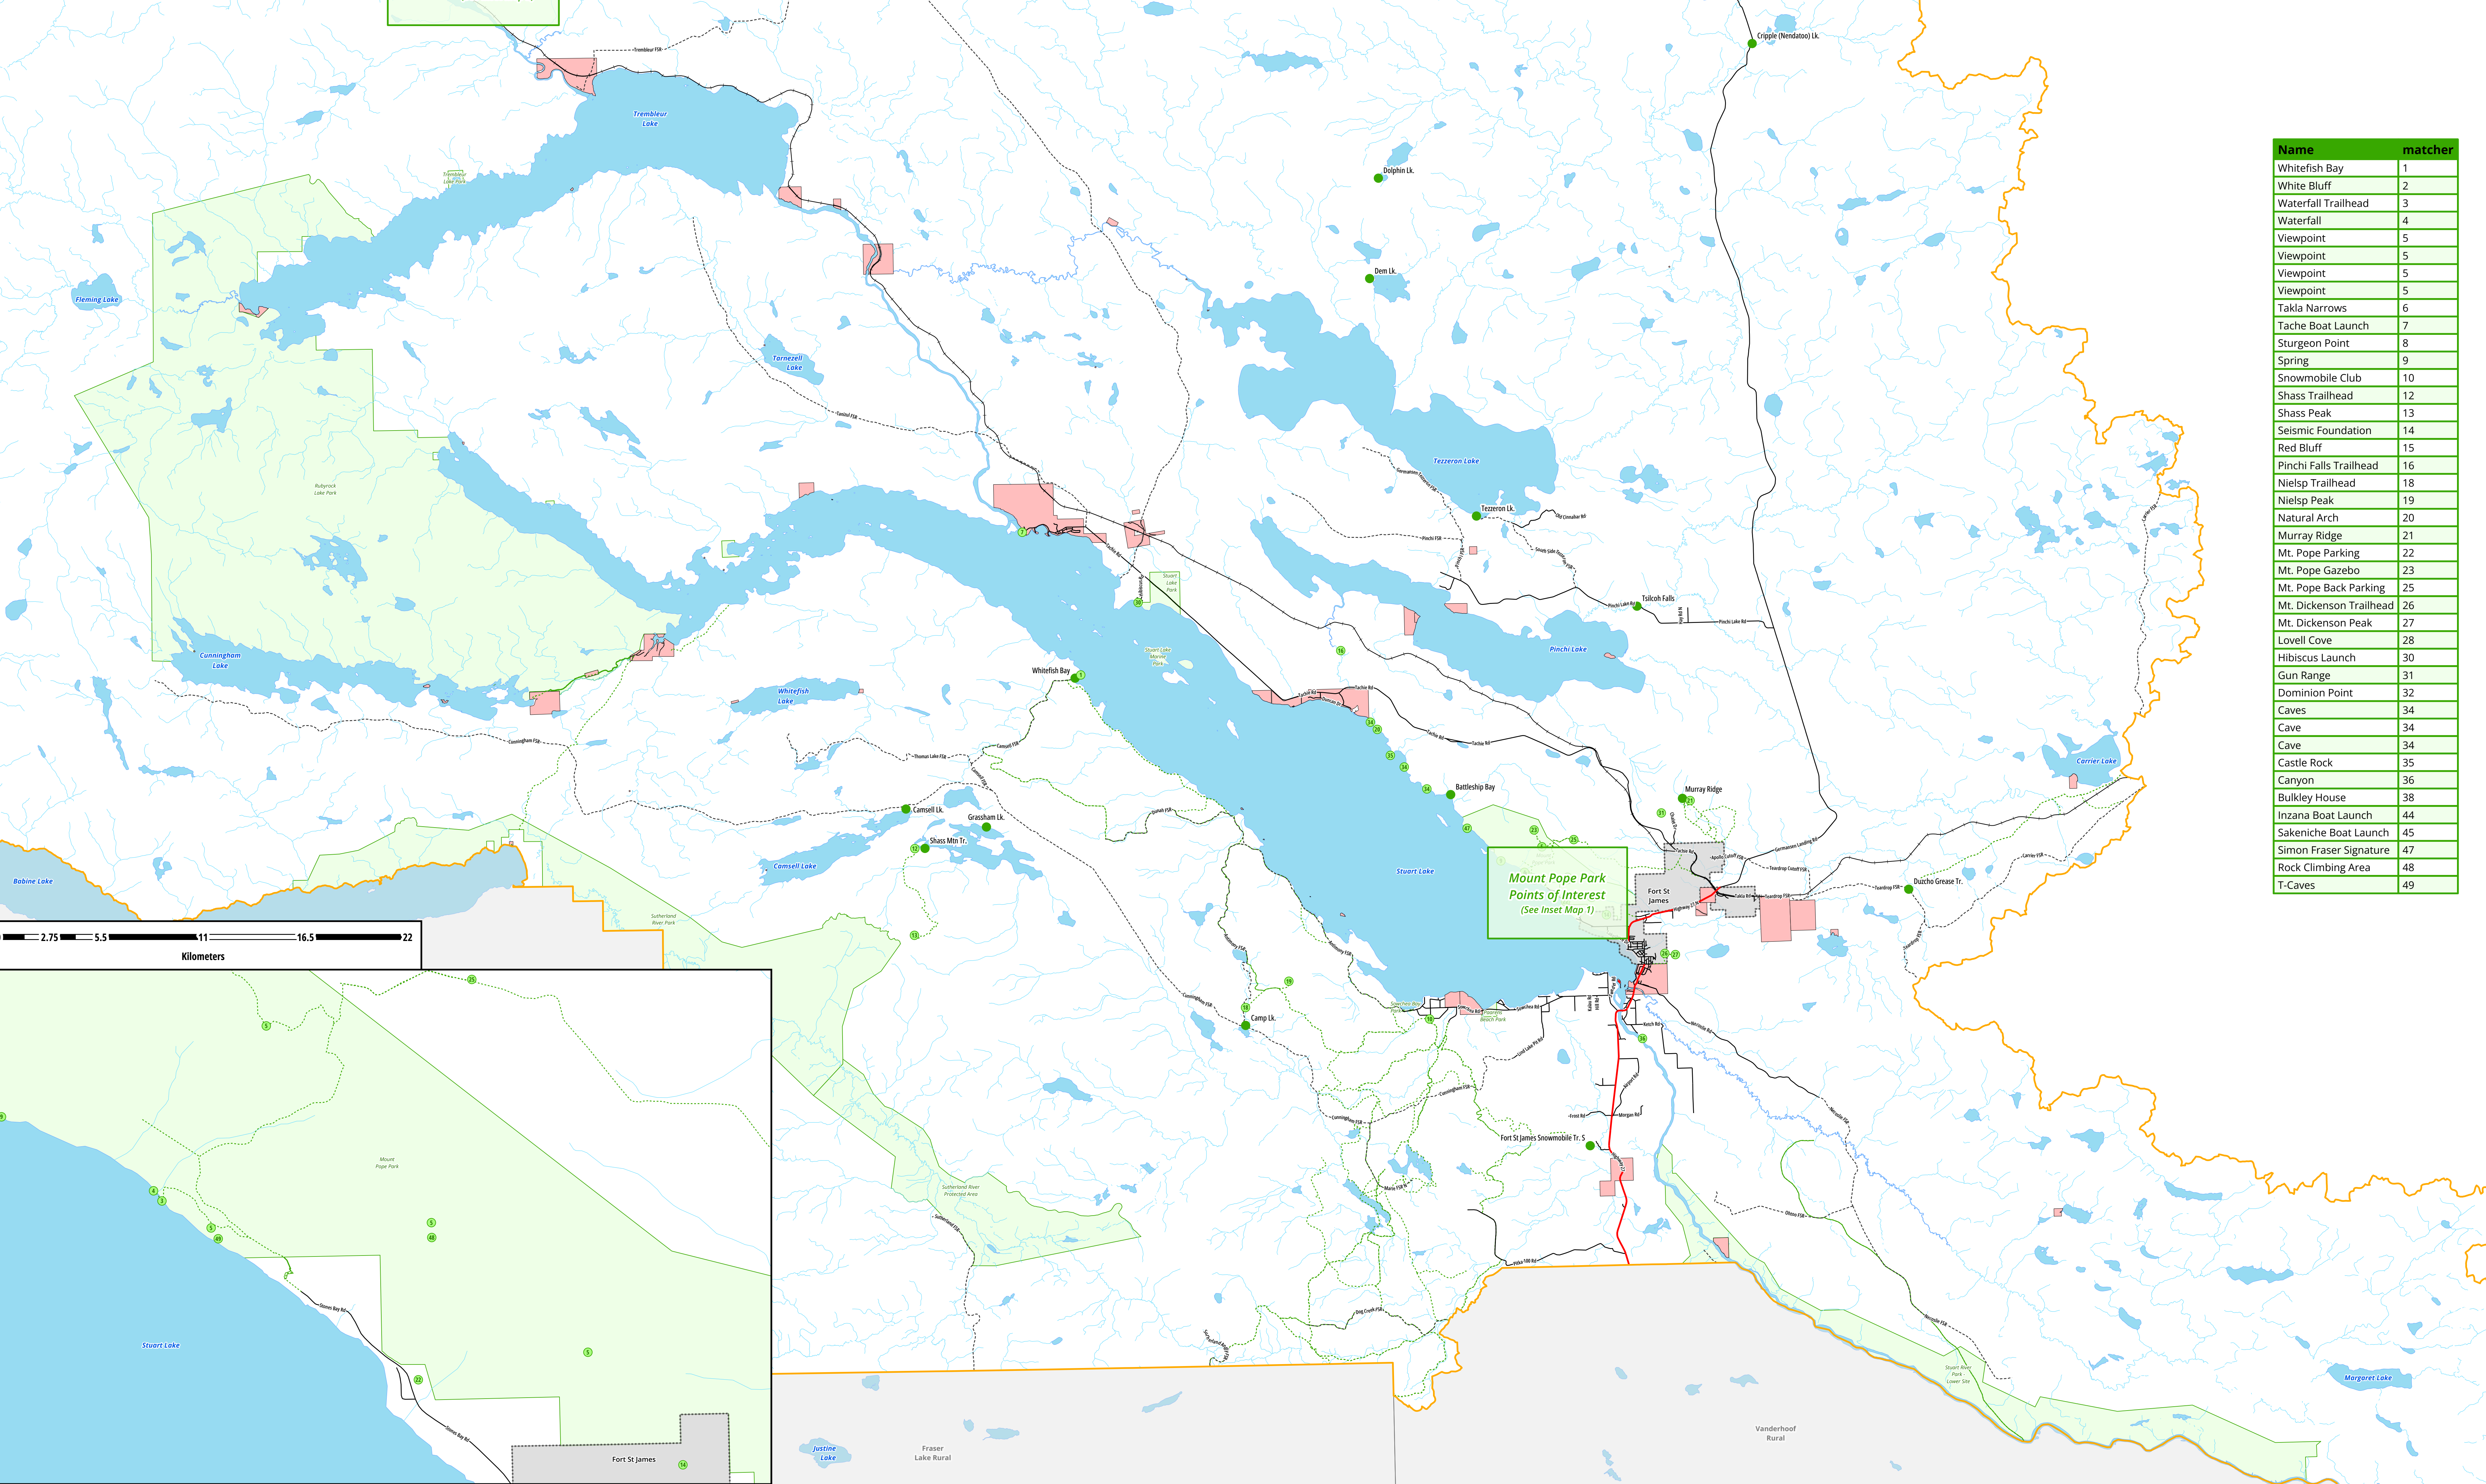

Inset Map 1: Mount Pope Park Points of Interest

Name	matcher
Whitefish Bay	1
White Bluff	2
Waterfall Trailhead	3
Waterfall	4
Viewpoint	5
Viewpoint	5
Viewpoint	5
Takla Narrows	6
Tache Boat Launch	7
Sturgeon Point	8
Spring	9
Snowmobile Club	10
Shass Trailhead	12
Shass Peak	13
Seismic Foundation	14
Red Bluff	15
Pinchi Falls Trailhead	16
Niels Trailhead	18
Niels Peak	19
Natural Arch	20
Murray Ridge	21
Mt. Pope Parking	22
Mt. Pope Gazebo	23
Mt. Pope Back Parking	25
Mt. Dickenson Trailhead	26
Mt. Dickenson Peak	27
Lovell Cove	28
Hibiscus Launch	30
Gun Range	31
Dominion Point	32
Caves	34
Cave	34
Cave	34
Castle Rock	35
Canyon	36
Bulkeley House	38
Inzana Boat Launch	44
Sakeniche Boat Launch	45
Simon Fraser Signature	47
Rock Climbing Area	48
T-Caves	49

**Fort St James Rural Official Community Plan (Bylaw No. xxx, xxx)
SCHEDULE "D" - Recreation Values**

- **Recreation Features**
  - Provincial Trails
  - Provincial Parks
  - Provincial Recreation Site
  - RDBN Point of Interest
- **Other Features**
  - First Nations Reserve
  - Watercourses
  - Waterbodies
- **Transportation**
  - Highways
  - Forest Service Roads
  - Secondary Roads
  - Railways

I hereby certify that this is Schedule "D" of Bylaw No. xxx, xxx

Corporate Officer _____ Date _____