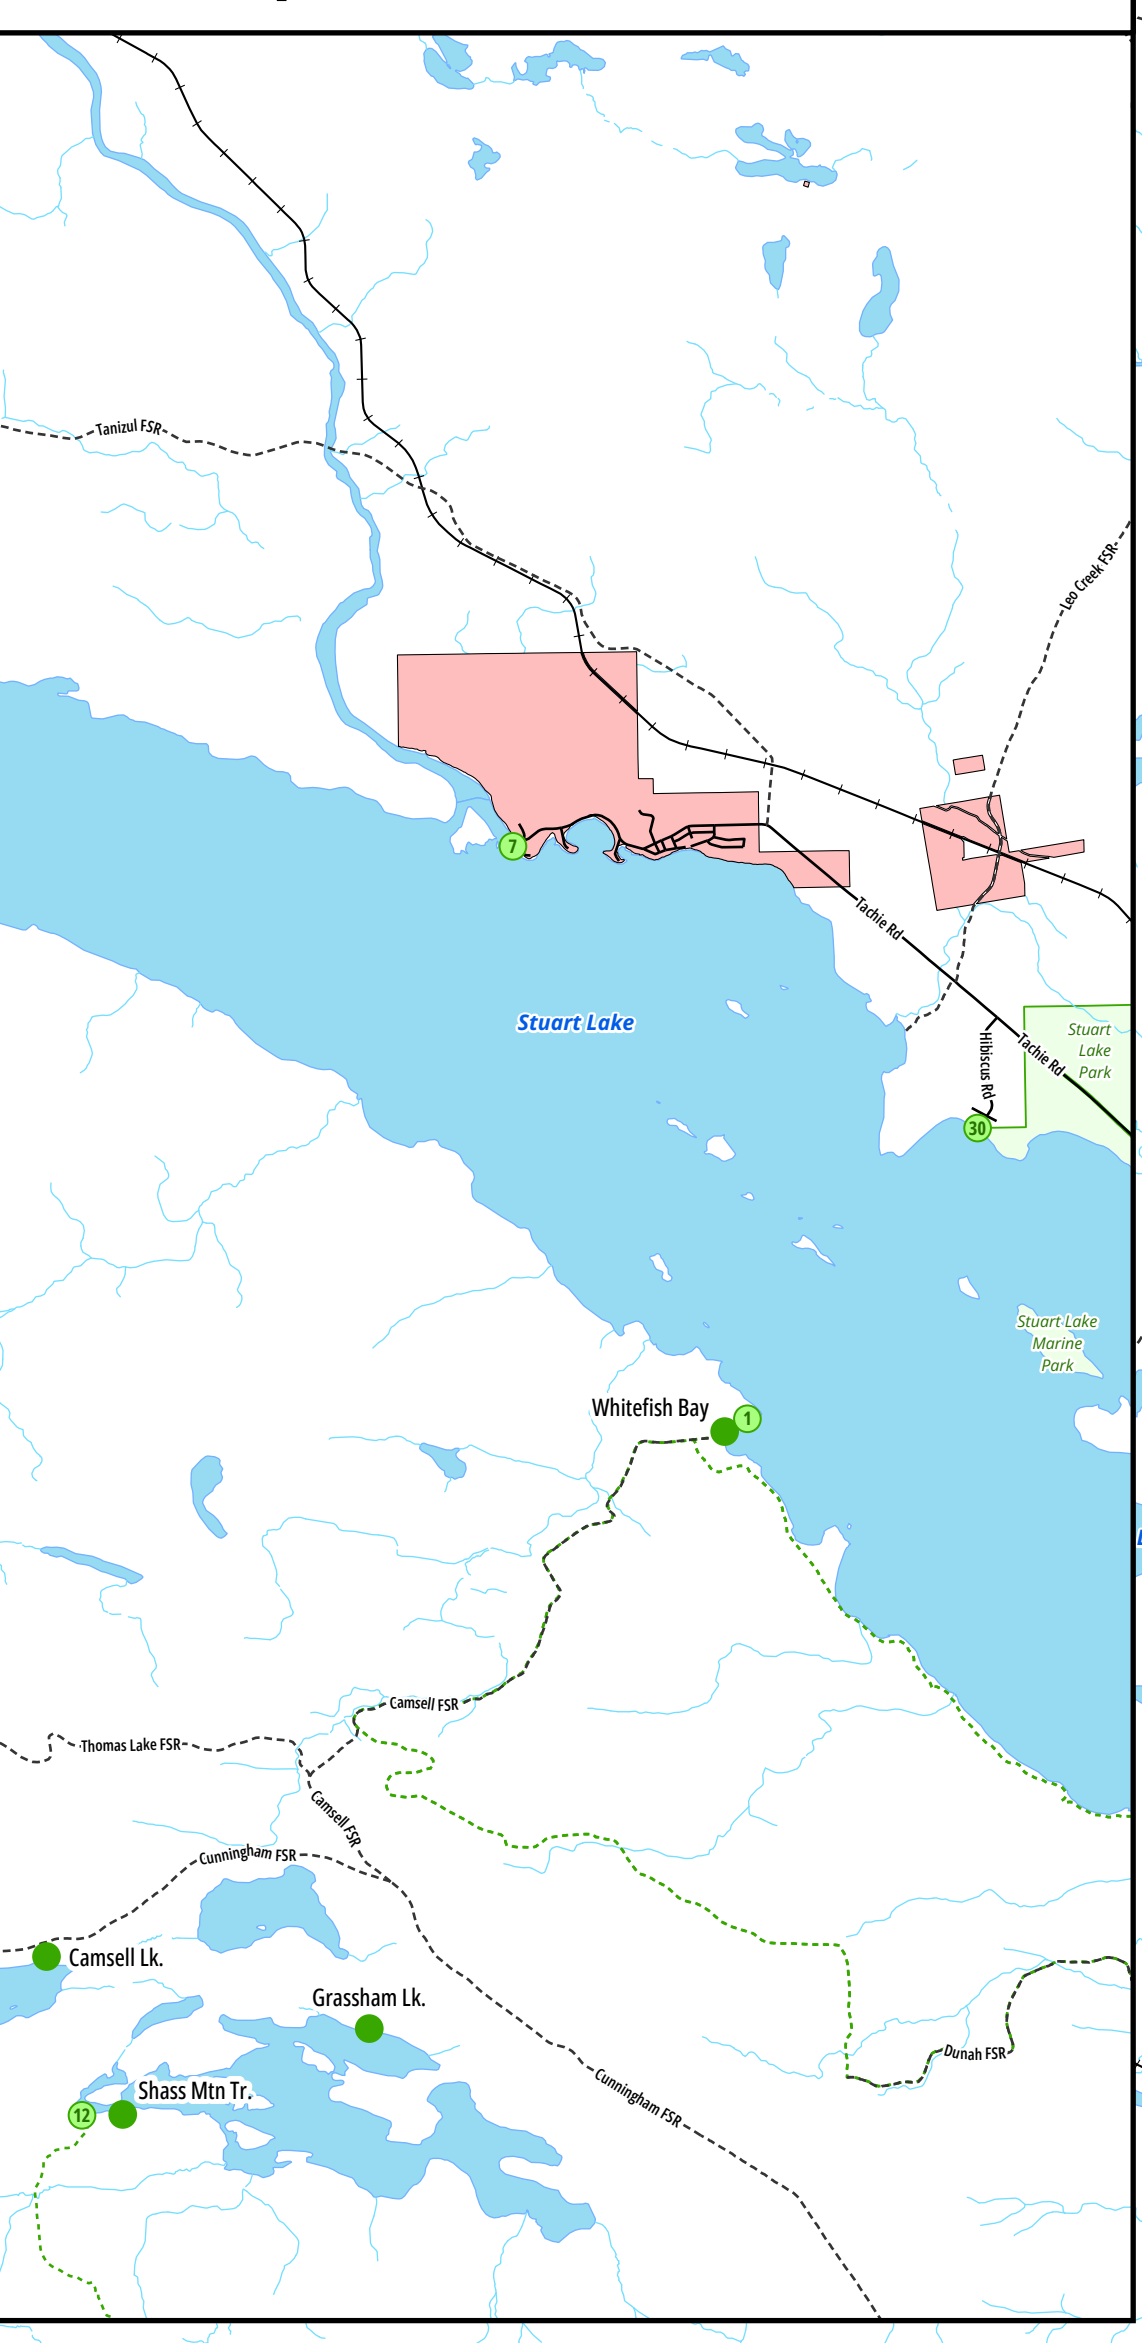

Inset Map 2: Takla Points of Interest

To Takla
Points of Interest
(See inset Map 2)

Stunk Lake
Manson Lake
Wolverine Lake
Provincial Rec Sites