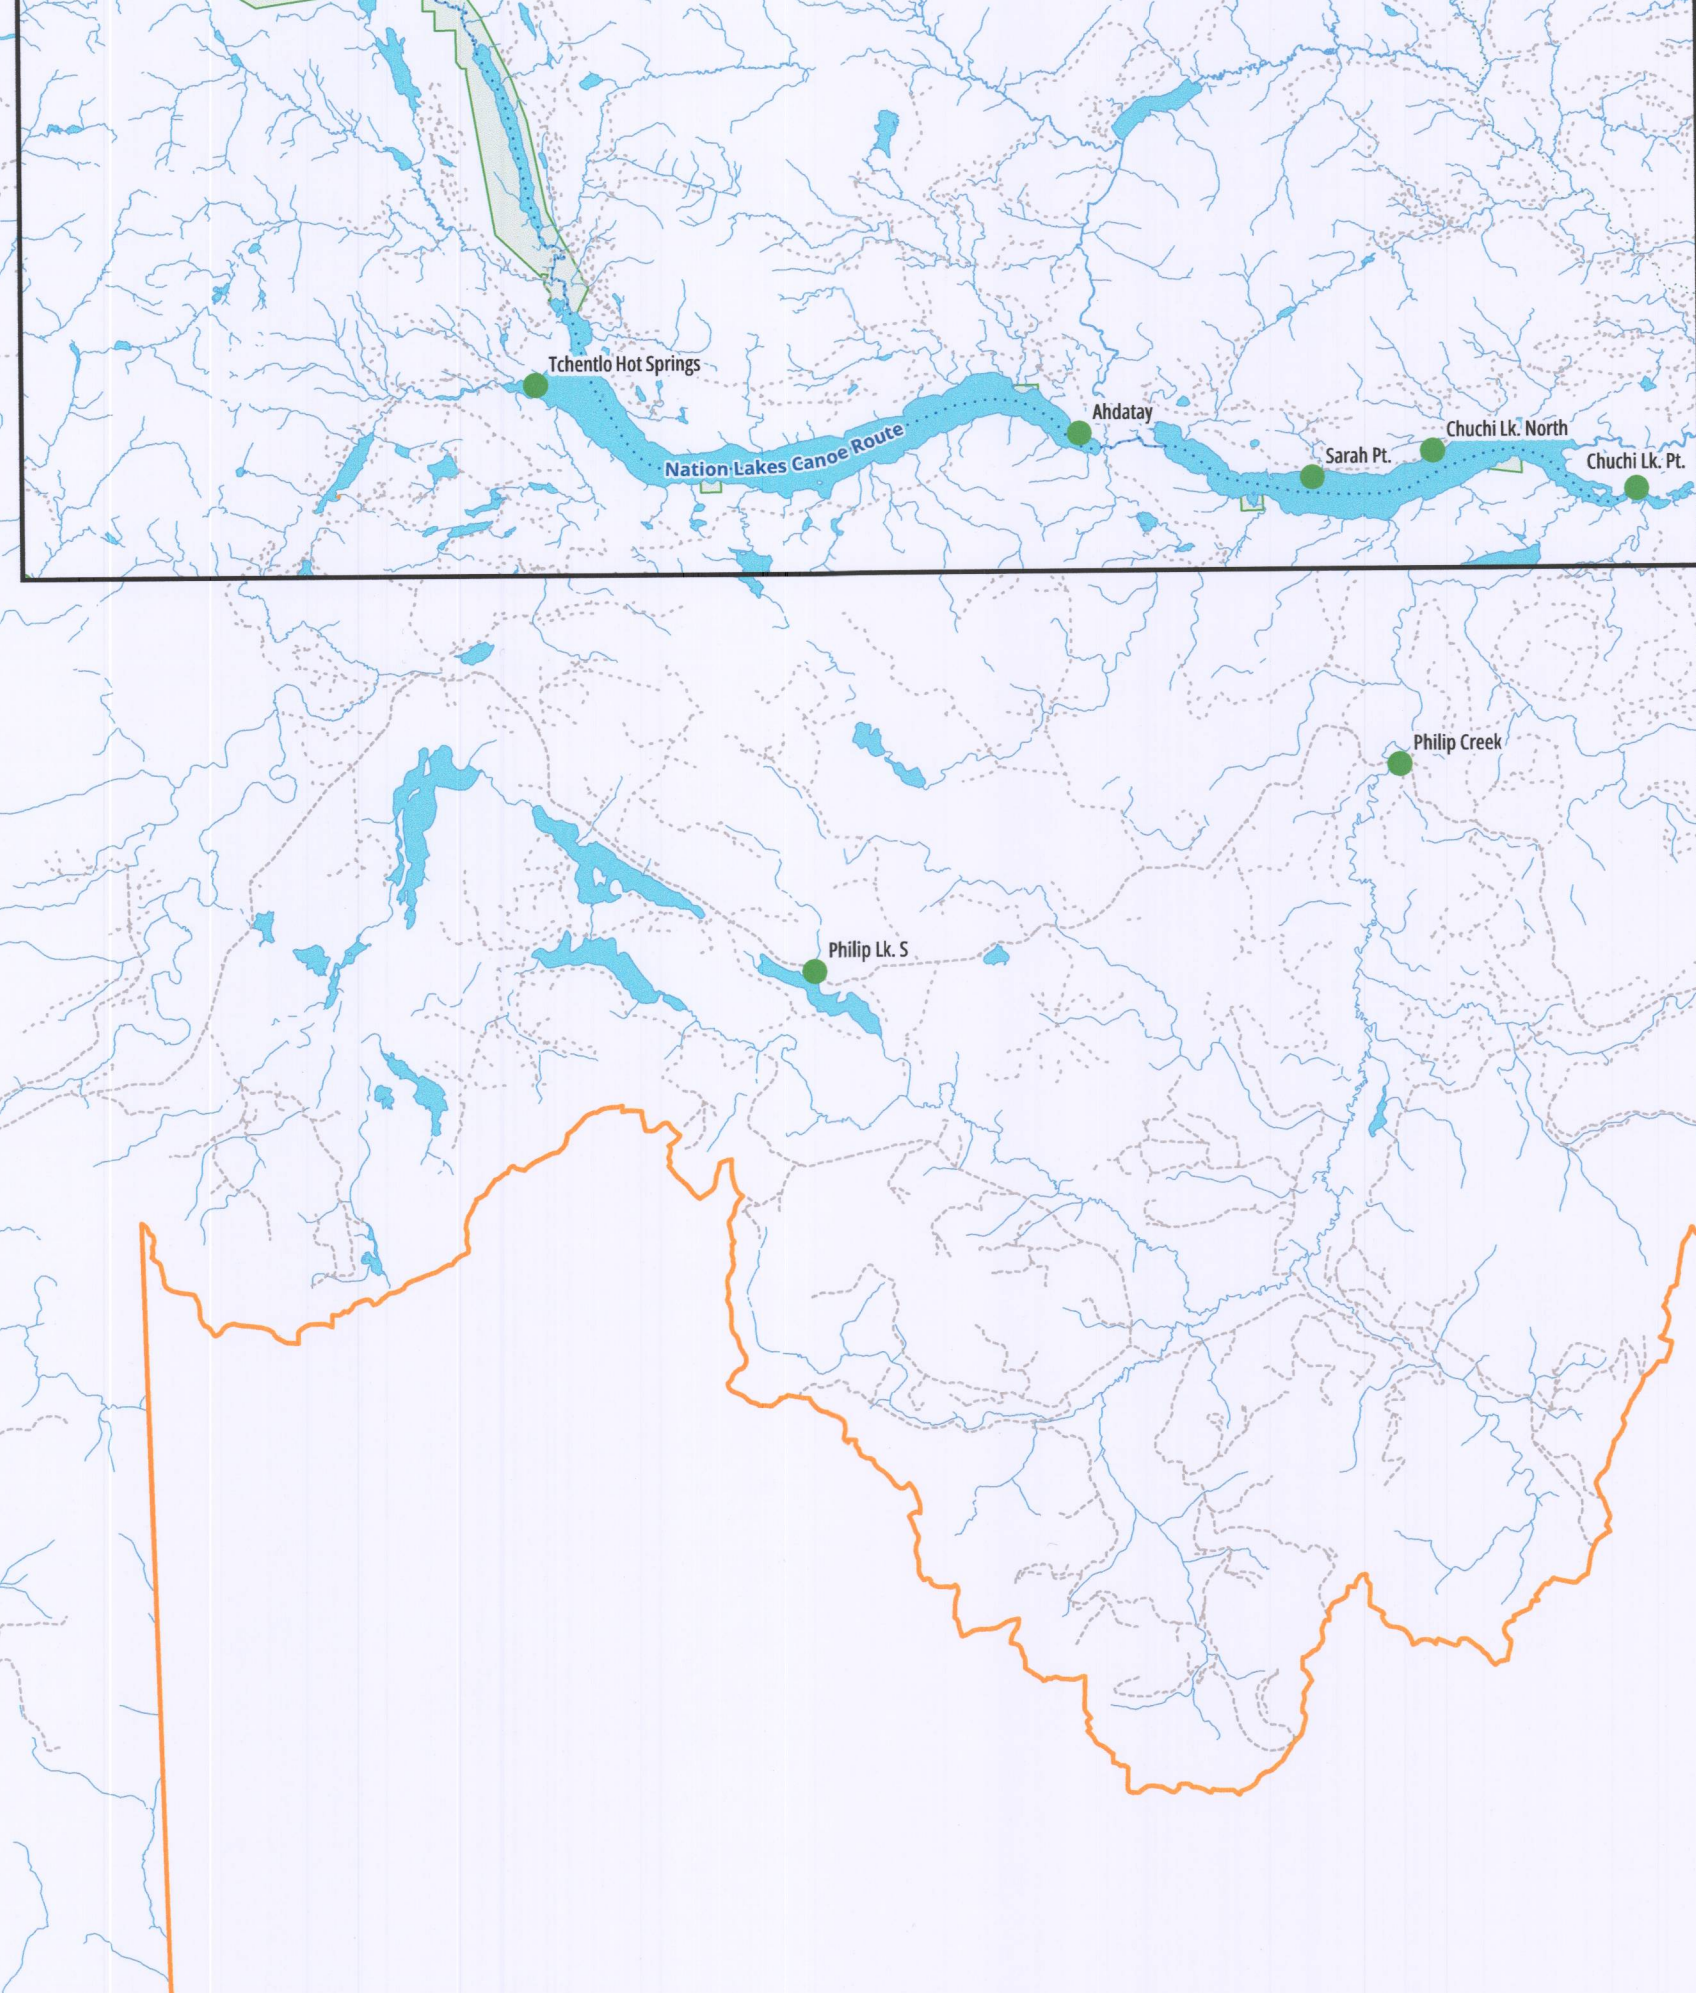

Inset Map 2: Takla Points of Interest

Inset Map 3: Nation Lakes Canoe Route

Inset Map 1: Mount Pope Park Points of Interest

Name	matcher
Whitefish Bay	1
White Bluff	2
Waterfall Trailhead	3
Waterfall	4
Viewpoint	5
Viewpoint	5
Viewpoint	5
Viewpoint	5
Takla Narrows	6
Tache Boat Launch	7
Sturgeon Point	8
Spring	9
Snowmobile Club	10
Shass Trailhead	12
Shass Peak	13
Seismic Foundation	14
Red Bluff	15
Pinchi Falls Trailhead	16
Nielsp Trailhead	18
Nielsp Peak	19
Natural Arch	20
Murray Ridge	21
Mt. Pope Parking	22
Mt. Pope Gazebo	23
Mt. Pope Back Parking	25
Mt. Dickenson Trailhead	26
Mt. Dickenson Peak	27
Lowell Cove	28
Hibiscus Launch	30
Gun Range	31
Dominion Point	32
Caves	34
Cave	34
Cave	34
Castle Rock	35
Canyon	36
Bulkeley House	38
Inzana Boat Launch	44
Sakeniche Boat Launch	45
Simon Fraser Signature	47
Rock Climbing Area	48
T-Caves	49

**Fort St James Rural Official Community Plan (Bylaw No. 2054, 2024)
SCHEDULE "D" - RECREATION VALUES**

- | | | |
|----------------------------|-------------------------------|-----------------------|
| Recreation Features | Other Features | Transportation |
| Water Trails | Binche Whut'en Reserve | Highway |
| Provincial Trails | Nak'azdli Whut'en Reserve | Road |
| Provincial Parks | Tlaz'ten Nation Reserve | Active Railways |
| Provincial Recreation Site | Yekooche First Nation Reserve | |
| RDBN Point of Interest | Watercourses | |
| | Waterbodies | |