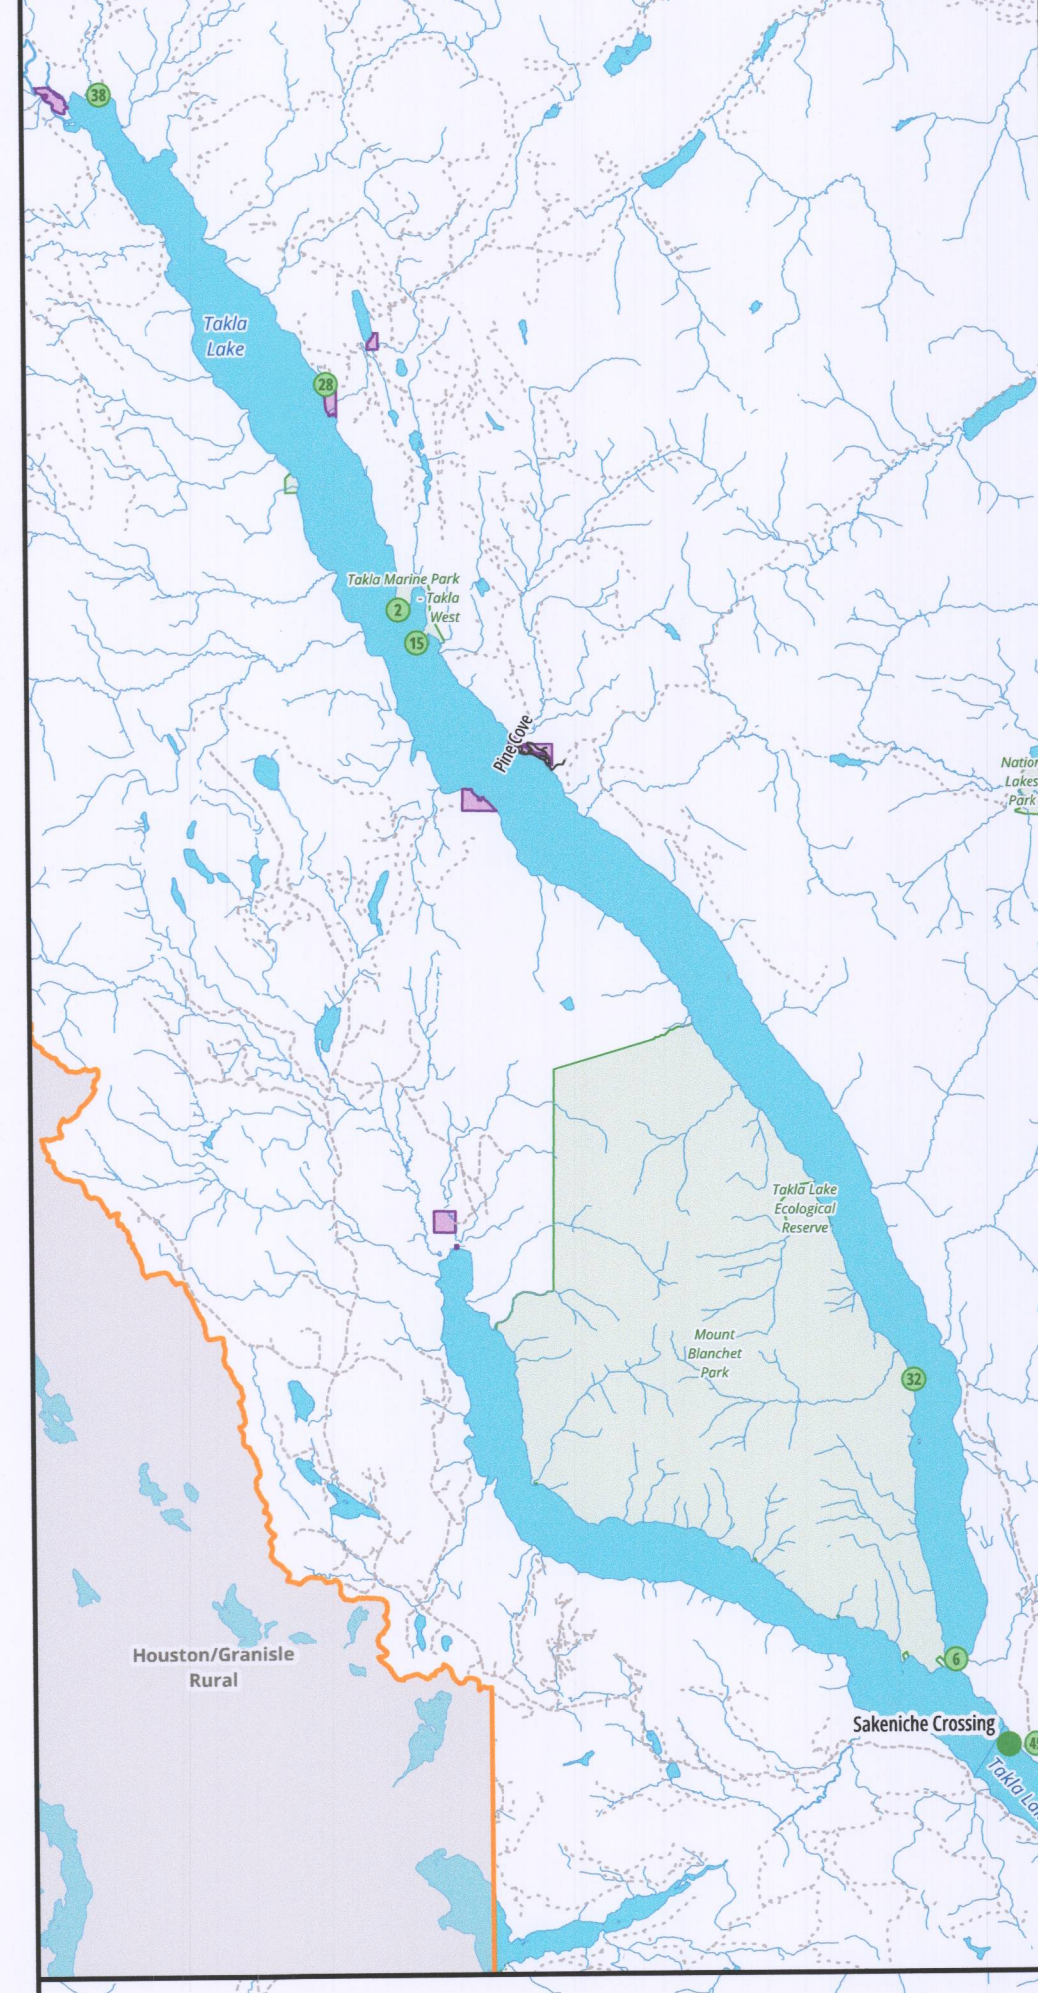

Inset Map 2: Takla Points of Interest

Inset Map 3: Nation Lakes Canoe Route

Inset Map 1: Mount Pope Park Points of Interest

Name	matcher
Whitefish Bay	1
White Bluff	2
Waterfall Trailhead	3
Waterfall	4
Viewpoint	5
Viewpoint	5
Viewpoint	5
Viewpoint	5
Takla Narrows	6
Tache Boat Launch	7
Sturgeon Point	8
Spring	9
Snowmobile Club	10
Shass Trailhead	12
Shass Peak	13
Seismic Foundation	14
Red Bluff	15
Pinchi Falls Trailhead	16
Nielsp Trailhead	18
Nielsp Peak	19
Natural Arch	20
Murray Ridge	21
Mt. Pope Parking	22
Mt. Pope Gazebo	23
Mt. Pope Back Parking	25
Mt. Dickenson Trailhead	26
Mt. Dickenson Peak	27
Lowell Cove	28
Hibiscus Launch	30
Gun Range	31
Dominion Point	32
Caves	34
Cave	34
Cave	34
Castle Rock	35
Canyon	36
Bulkeley House	38
Inzana Boat Launch	44
Sakeniche Boat Launch	45
Simon Fraser Signature	47
Rock Climbing Area	48
T-Caves	49

**Fort St James Rural Official Community Plan (Bylaw No. 2054, 2024)
SCHEDULE "D" - RECREATION VALUES**

- | | | |
|----------------------------|-------------------------------|-----------------------|
| Recreation Features | Other Features | Transportation |
| Water Trails | Binche Whut'en Reserve | Highway |
| Provincial Trails | Nak'azdli Whut'en Reserve | Road |
| Provincial Parks | Tlaz'ten Nation Reserve | Active Railways |
| Provincial Recreation Site | Yekooche First Nation Reserve | |
| RDBN Point of Interest | Watercourses | |
| | Waterbodies | |