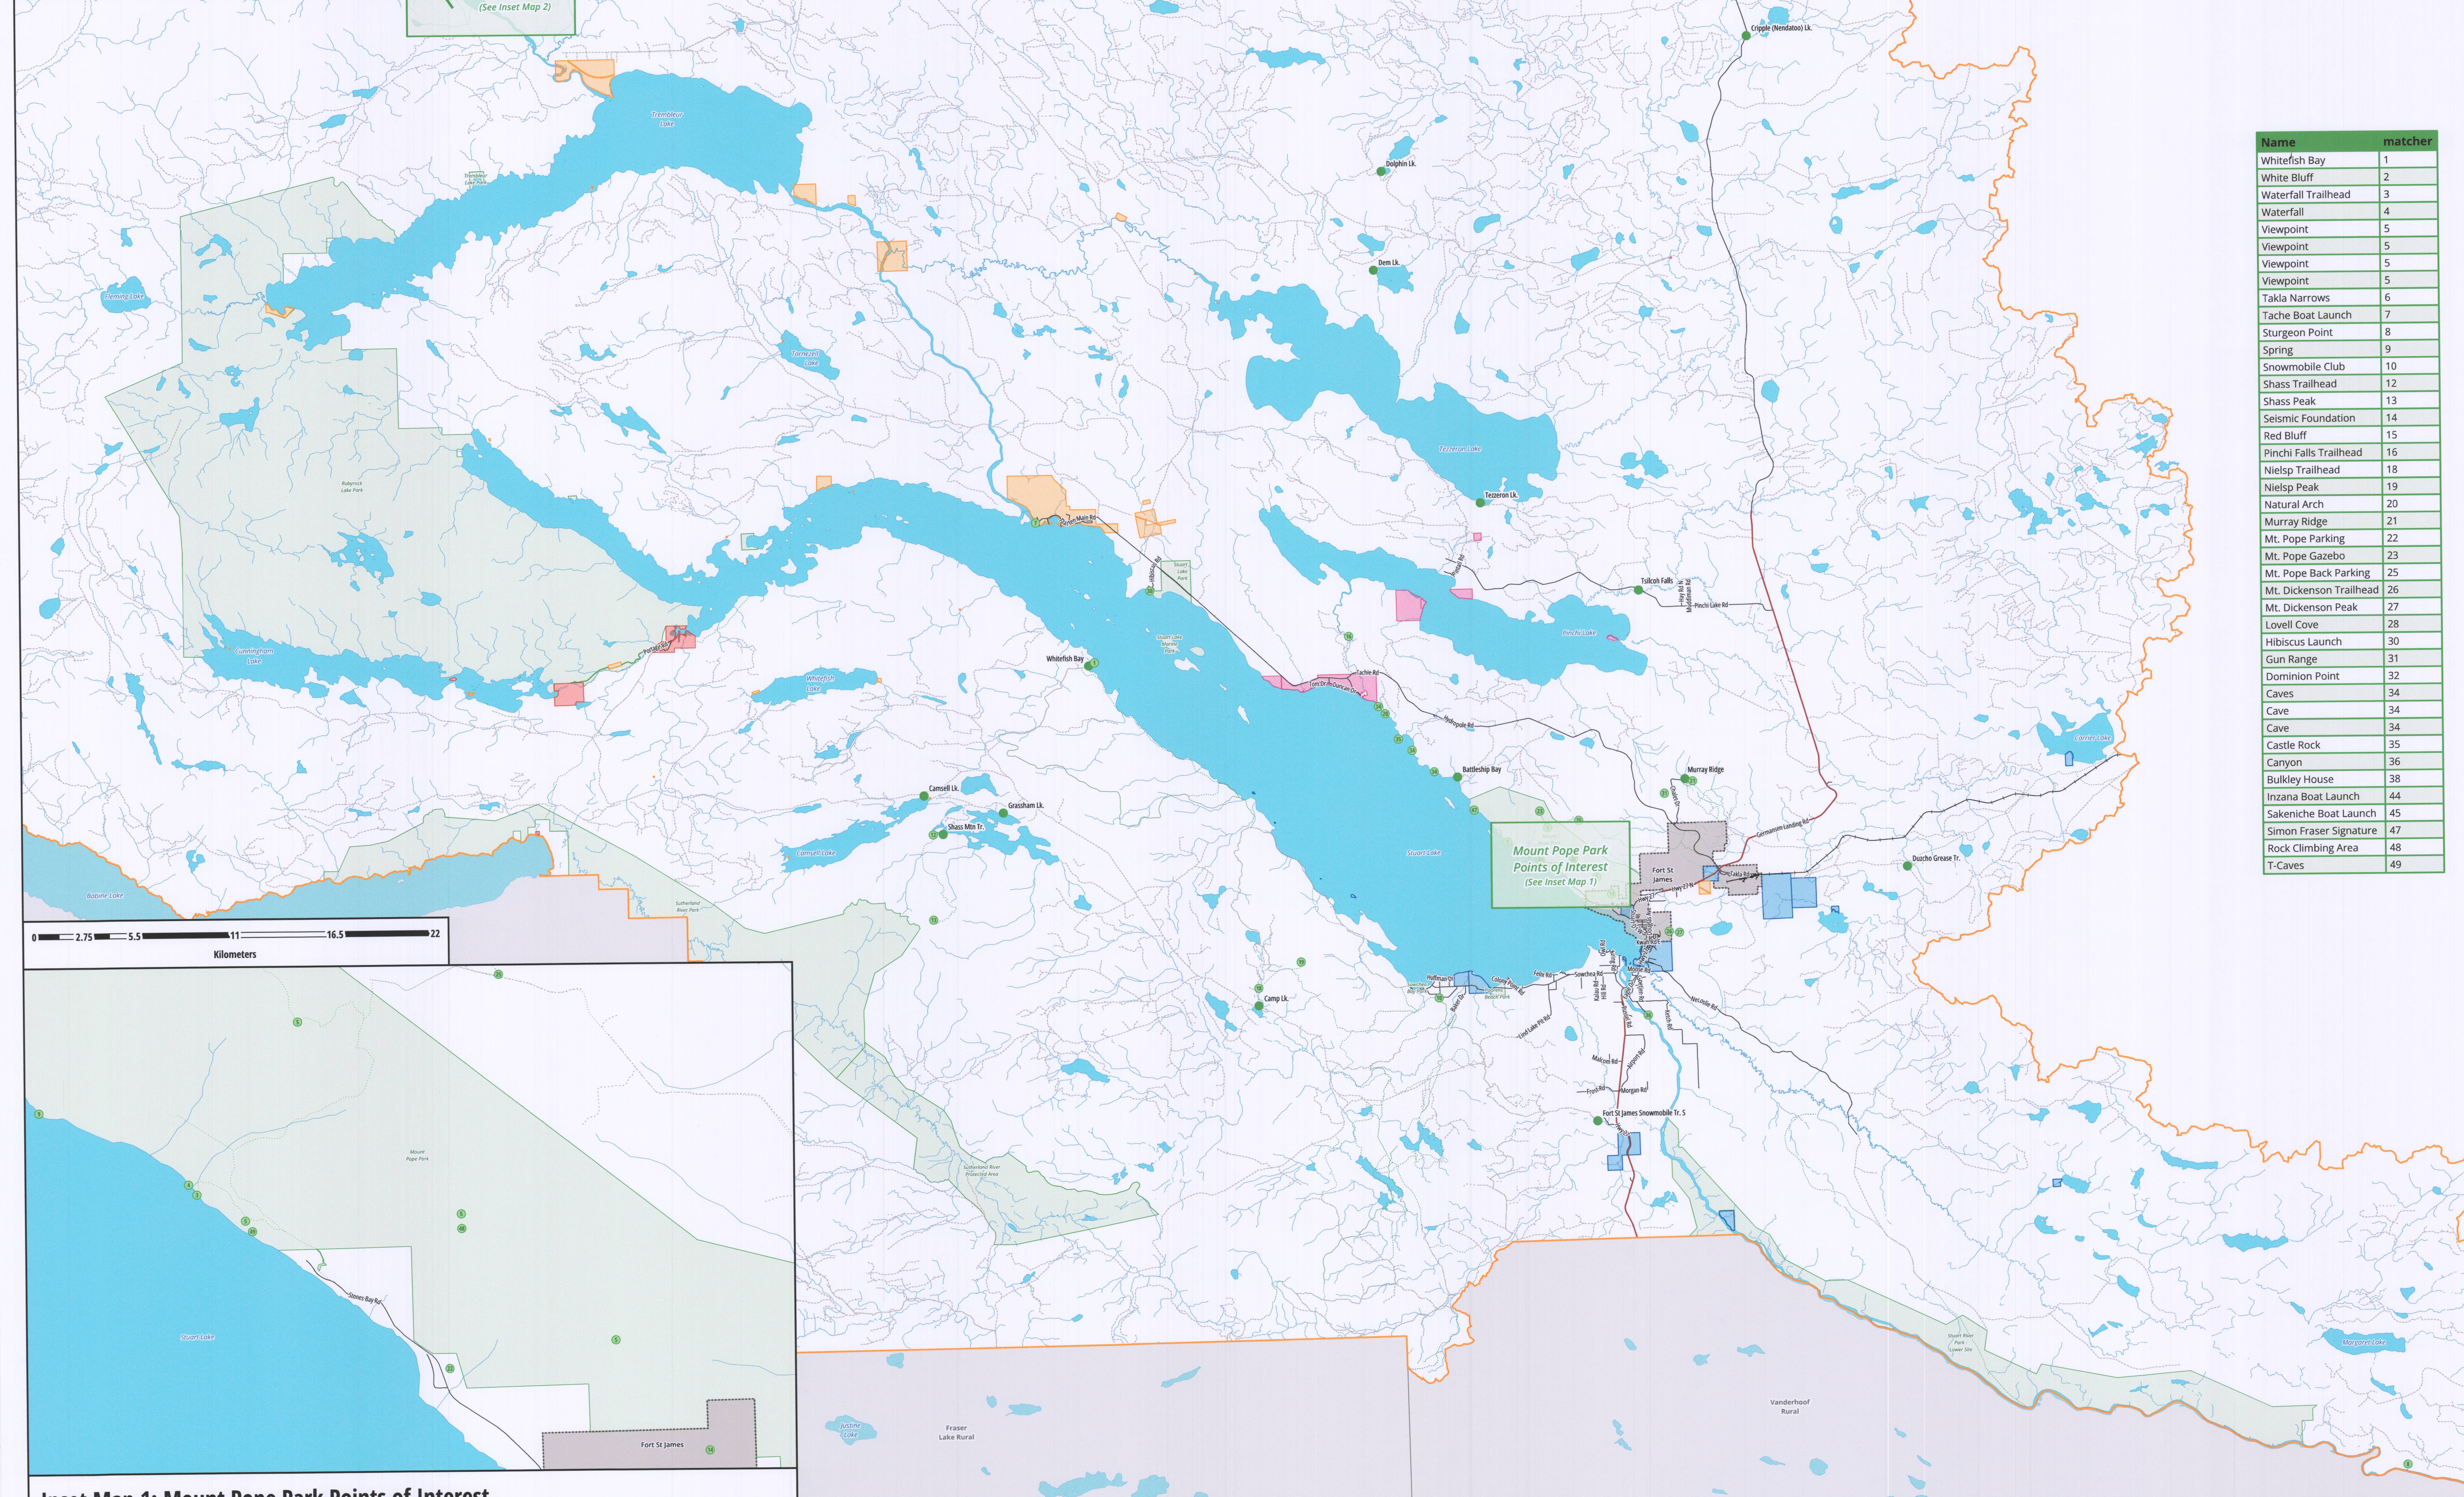

Inset Map 2: Takla Points of Interest

Inset Map 3: Nation Lakes Canoe Route

Inset Map 1: Mount Pope Park Points of Interest

Name	matcher
Whitefish Bay	1
White Bluff	2
Waterfall Trailhead	3
Waterfall	4
Viewpoint	5
Viewpoint	5
Viewpoint	5
Viewpoint	5
Takla Narrows	6
Tache Boat Launch	7
Sturgeon Point	8
Spring	9
Snowmobile Club	10
Shass Trailhead	12
Shass Peak	13
Seismic Foundation	14
Red Bluff	15
Pinchi Falls Trailhead	16
Nielsp Trailhead	18
Nielsp Peak	19
Natural Arch	20
Murray Ridge	21
Mt. Pope Parking	22
Mt. Pope Gazebo	23
Mt. Pope Back Parking	25
Mt. Dickenson Trailhead	26
Mt. Dickenson Peak	27
Lowell Cove	28
Hibiscus Launch	30
Gun Range	31
Dominion Point	32
Caves	34
Cave	34
Cave	34
Castle Rock	35
Canyon	36
Bulkeley House	38
Inzana Boat Launch	44
Sakeniche Boat Launch	45
Simon Fraser Signature	47
Rock Climbing Area	48
T-Caves	49

**Fort St James Rural Official Community Plan (Bylaw No. 2054, 2024)
SCHEDULE "D" - RECREATION VALUES**

- | | | |
|----------------------------|-------------------------------|-----------------------|
| Recreation Features | Other Features | Transportation |
| Water Trails | Binche Whut'en Reserve | Highway |
| Provincial Trails | Nak'azdli Whut'en Reserve | Road |
| Provincial Parks | Tlaz'ten Nation Reserve | Active Railways |
| Provincial Recreation Site | Yekooche First Nation Reserve | |
| RDBN Point of Interest | Watercourses | |
| | Waterbodies | |